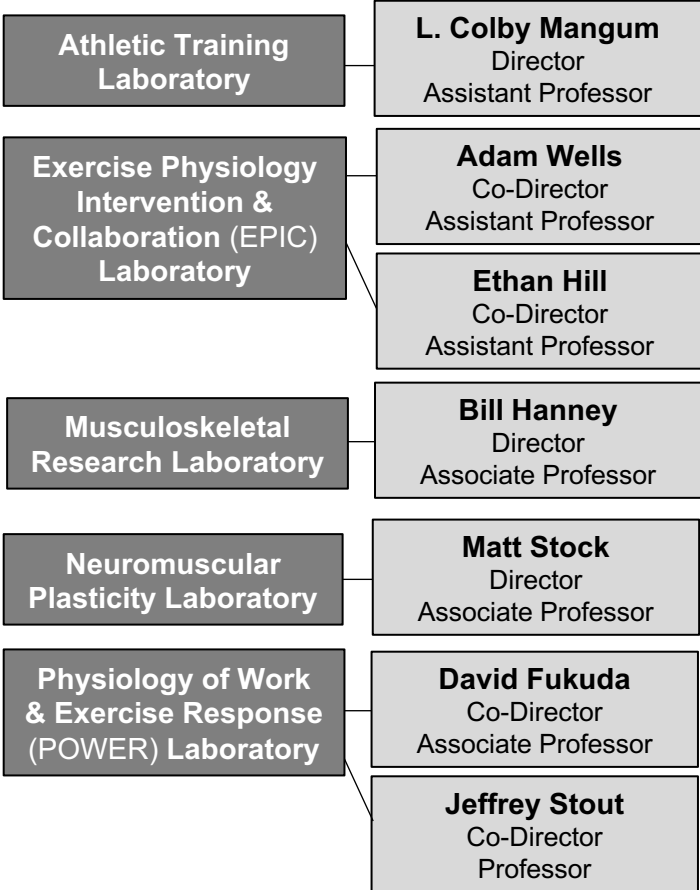

# Institute of Exercise Physiology and Rehabilitation Science

UNIVERSITY OF CENTRAL FLORIDA

**Co-Directors:**  
David Fukuda & Matt Stock

**SKPT Research Council:**  
All laboratory directors, School Director/Associate Director

## Applied / Clinical Laboratories