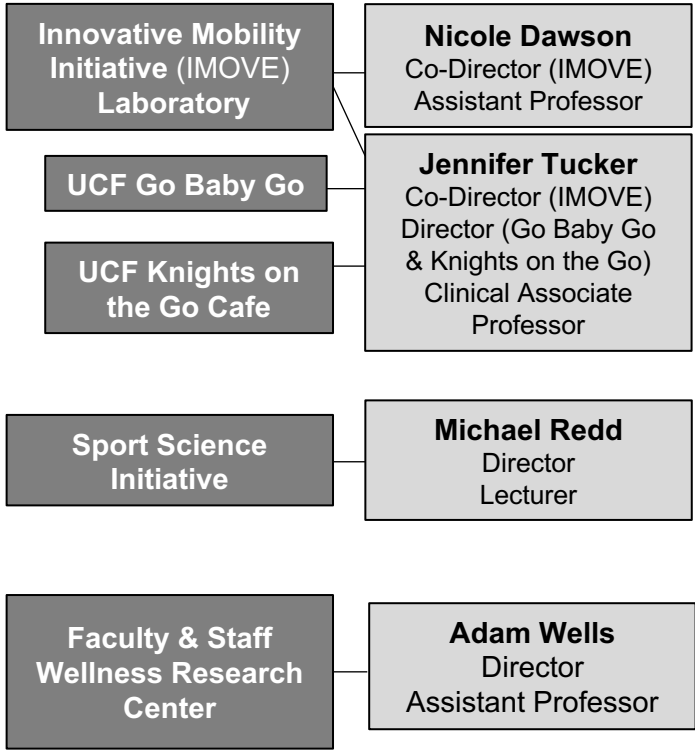

# Institute of Exercise Physiology and Rehabilitation Science

UNIVERSITY OF CENTRAL FLORIDA

**Co-Directors:**  
David Fukuda & Matt Stock

**SKPT Research Council:**  
All laboratory directors, School Director/Associate Director

## Applied / Clinical Laboratories

## Applied / Community Laboratories