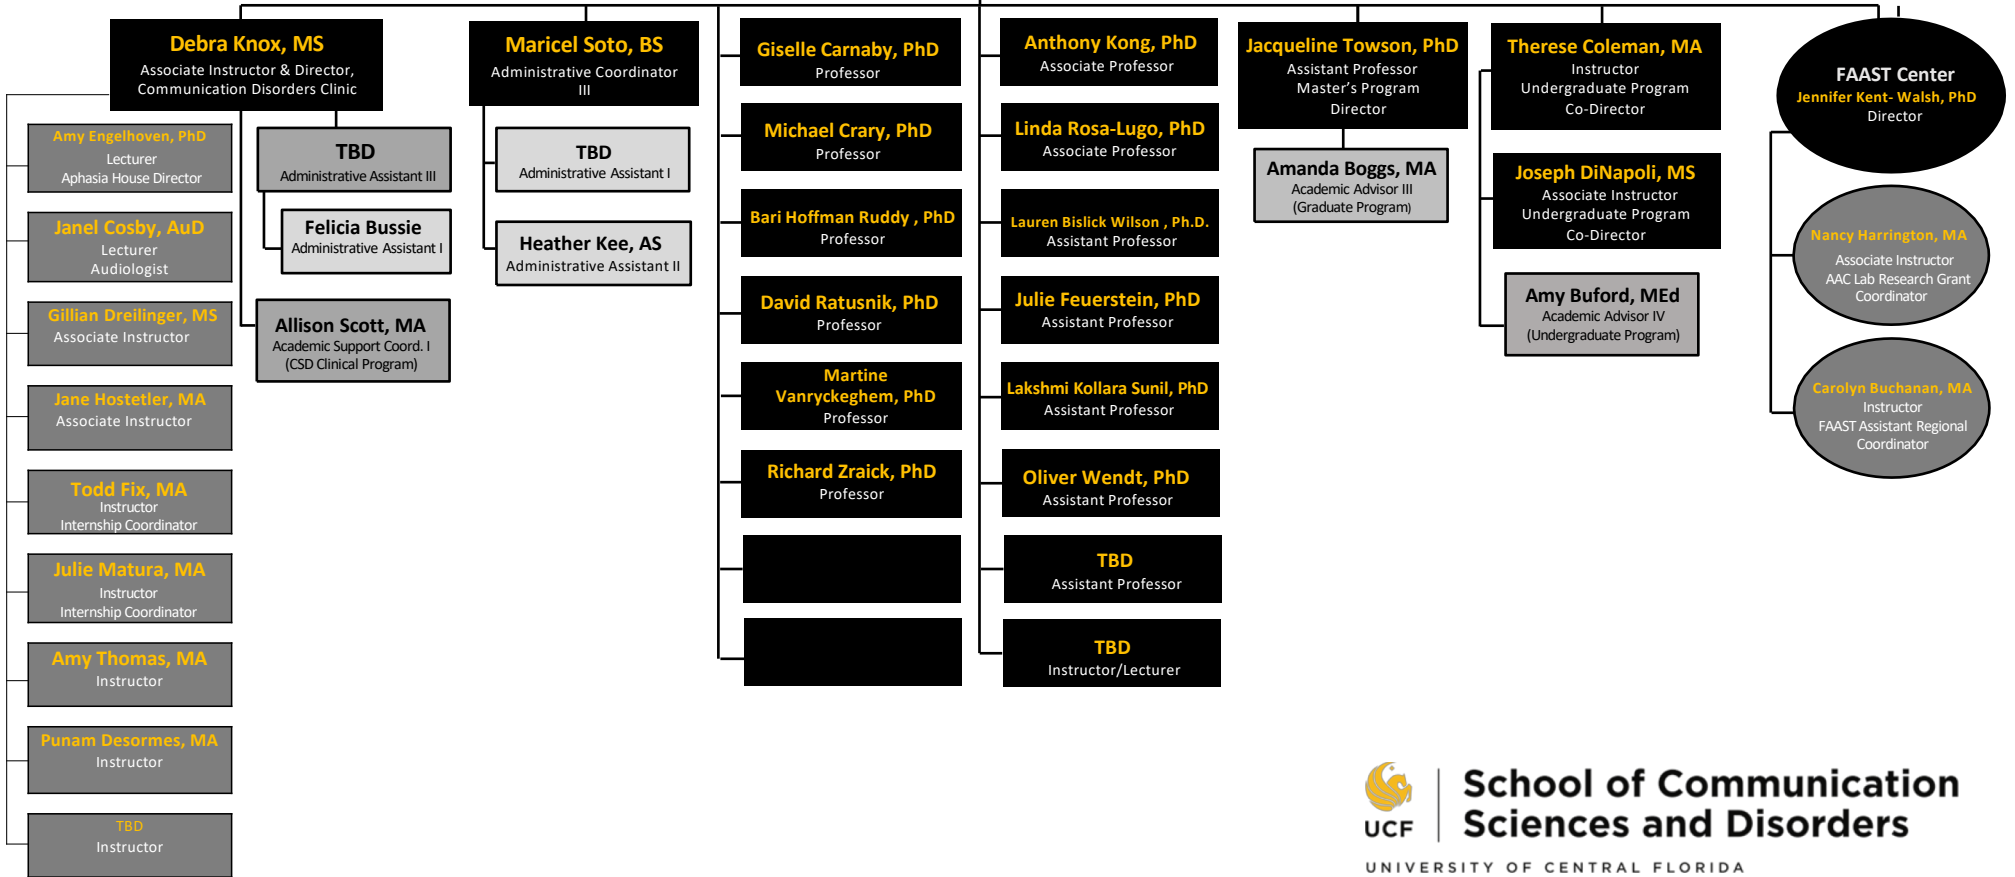

**College of Health Professions and Sciences**

Christopher Ingersoll, Dean

**School of Communication Sciences and Disorders**

Jennifer Kent-Walsh, PhD

Interim Director, Professor

**School of Communication Sciences and Disorders**

UNIVERSITY OF CENTRAL FLORIDA